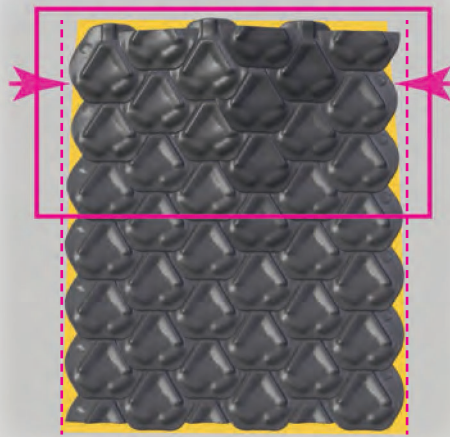

Customizable Extended Coverage

Shooter's cut plates leave key regions of the torso unprotected.

An adversary tends to "shoot the threat," which is the gun pointing at them.

The Verco UrbanShieldMH Rectangular Cut

It flexes, not interfering with positioning of the arms.

Coverage can extend lower, around the side torso, and up the shoulder.

No "ballistic windows."