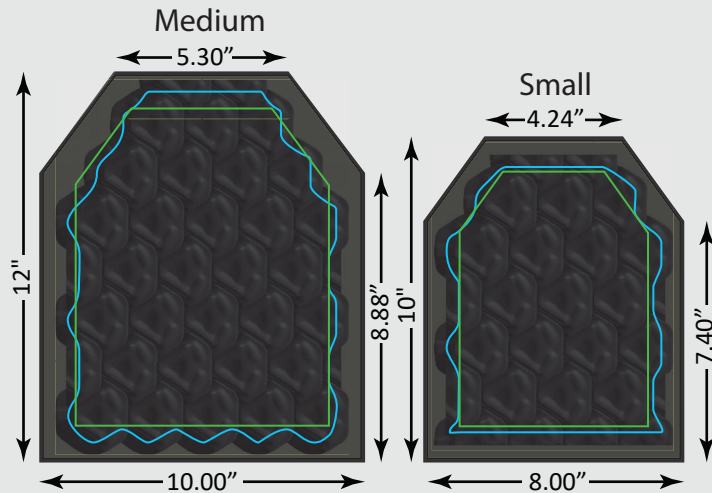

UrbanShieldMH-Lite

UrbanShieldMH-Lite is a lightweight drop-in replacement for hard rifle armor plates. Its strike face of imbricated Vercob₄C™ tiles is backed by a soft ballistic fabric: It molds snugly to the body, moving with the wearer, yielding unrestricted movement and *comfort*.

*Ballistic margins are based on ballistic tests with the M855 (green tip) at muzzle velocity, Oregon Ballistic Laboratory.

LE Cuts

Size	Weight (lbs)	Average Ballistic Margin (in)
Extra Large	6.7	0.78 ± 0.26
Large	5.4	1.05 ± 0.26
Medium	4.8	0.84 ± 0.23
Small	4.0	1.04 ± 0.15
Medium-LE	4.9	0.90 ± 0.28
Small-LE	2.6	0.81 ± 0.14