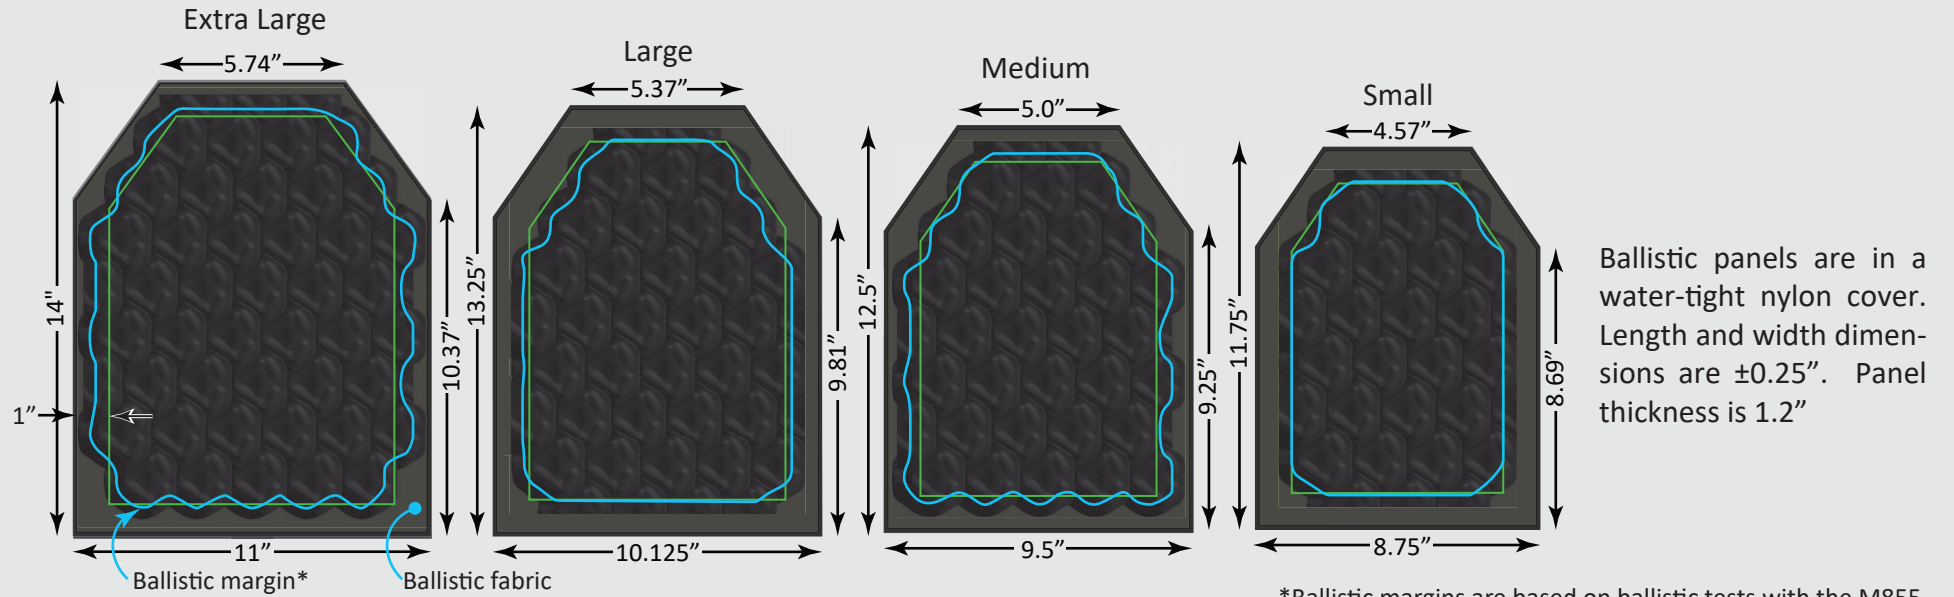

UrbanShieldMH-Lite

UrbanShieldMH-Lite is a lightweight drop-in replacement for hard rifle armor plates. Its strike face of imbricated Vercob₄C™ tiles is backed by a soft ballistic fabric: It molds snugly to the body, moving with the wearer, yielding unrestricted movement and *comfort*.

*Ballistic margins are based on ballistic tests with the M855 (green tip) at muzzle velocity, Oregon Ballistic Laboratory.

LE Cuts

Size	Weight (lbs)	Average Ballistic Margin (in)
Extra Large	6.7	0.78 ± 0.26
Large	5.4	1.05 ± 0.26
Medium	4.8	0.84 ± 0.23
Small	4.0	1.04 ± 0.15
Medium-LE	4.9	0.90 ± 0.28
Small-LE	2.6	0.81 ± 0.14